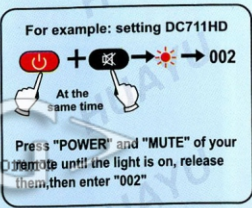

### INSTRUCTION FOR UNIVERSAL REMOTE CONTROL

Thank you for using the remote controller. When it is the first time to put in the batteries, please try it first. If it could work well with all of its functions, the product can be used directly without setting it. However, if it could not work well it should be set with the following methods before remote controlling your DVB. The remote controller would not lose its memory when the power is down so that you could replace the battery without resetting it.

#### Inputting code:

1. Turn on STB manually, make it in a normal play state, point the remote controller at the STB, and then find the corresponding 3-digit code of the corresponding brand from the code table.
2. Press "POWER" and "MUTE" key of your remote control model, until the light is on, then release two buttons, enter the corresponding code.
3. Test whether other function buttons (such as "Volume" buttons) could work well. If not, repeat steps 2 and 3 until you find the suitable set of code.

индикатора громкости на экране телевизора, затем отпустить кнопку, чтобы завершить настройку.

3. Убедиться, что все остальные функции (например, кнопки изменения уровня громкости звука (Volume)) работают должным образом. При неправильной работе каких-либо кнопок повторить инструкции пунктов 2 и 3 до тех пор, пока не будет найдена подходящая кодовая комбинация.