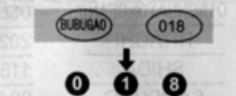

A.Entering the code

1.Turn on your DVD,and looking for the correct code for your device from the "component code numbers".

2.Press the "set" key continuously,until the light is on then release.

3.Enter the 3-digit code you have selected for you device,if the code you entered wasn't the figure or the hundred digit big than 3,the light will flash 3 times then you must reset.if you enter the 3 correct code the light will flash every time then the light will out.