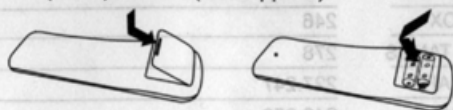

HR-330E is your best choice for your original DVD remote lost, damaged.

Panel Description

- 1. INDICATOR
- 2. SET
- 3. open/close
- 4. POWER
- 5. SYSTEM
- 6. L/A
- 7. CAPTION
- 8. CHANNEL
- 9. ZOOM
- 10. SET UP
- 11. TITLE
- 12. MENU
- 13. MENU
- 14. RETURN
- 15. REPEAT
- 16. L/R
- 17. CLEAR
- 18. REW
- 19. FF
- 20. Backward
- 21. Forward
- 22. STOP
- 23. PAUSE
- 24. PLAY
- 25. SLOW
- 26. VOL-
- 27. VOL+

Installing the batteries

Open the battery cover and pay attention to the +/- marks, insert two new AAA(size5)batteries(not supplied)

Note on batteries

Do not mix old batteries with new ones or mix different types of batteries together.